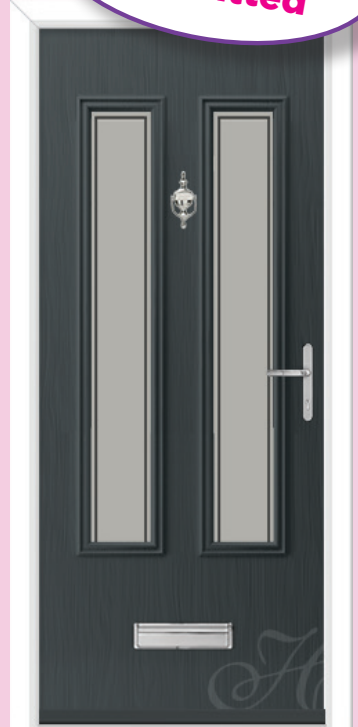

Gullwing 2
Glass - Pinstripe