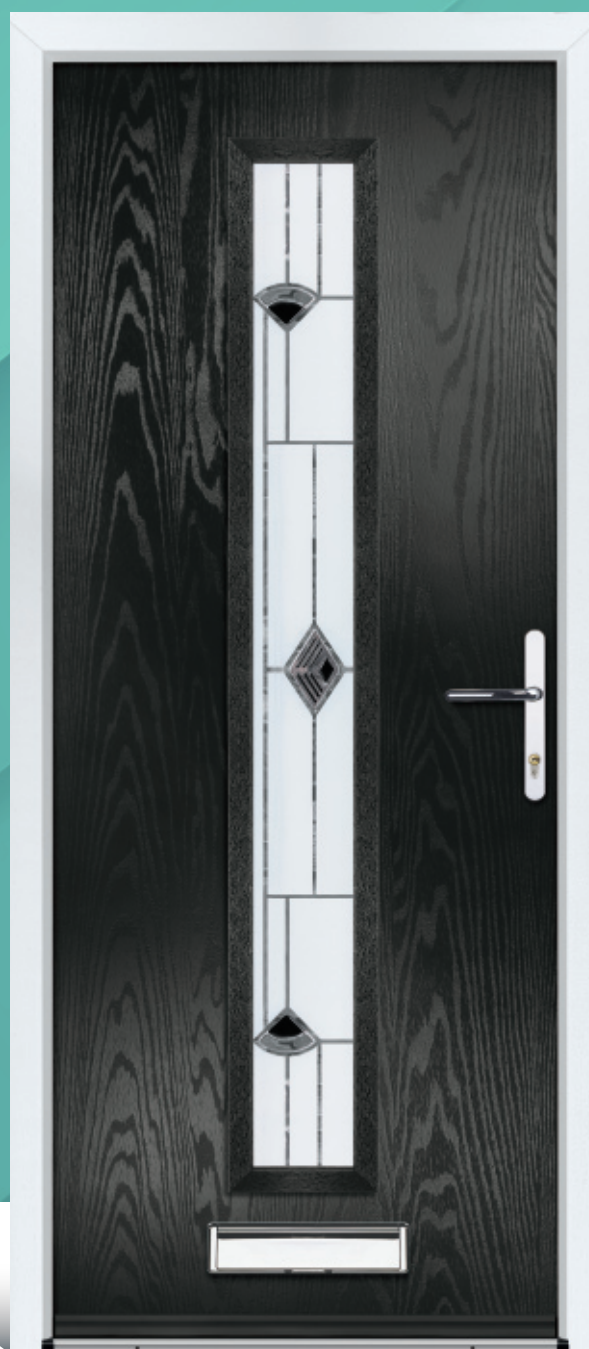

EXCLUSIVE COLLECTION

Fryton EX14