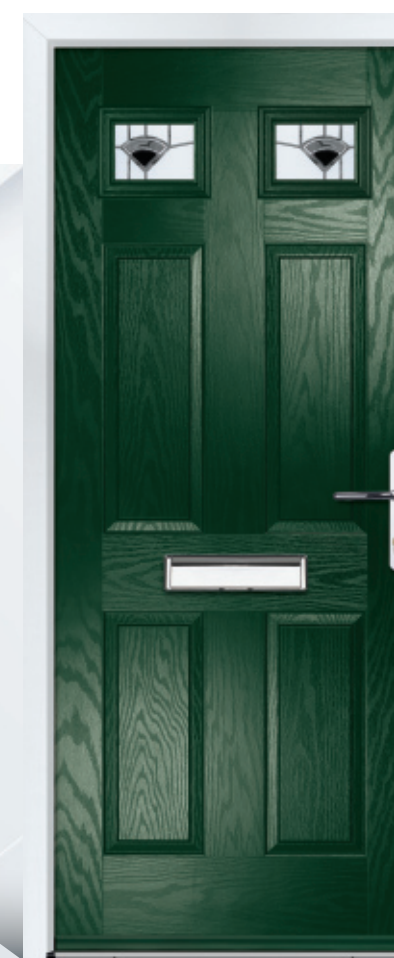

REAR DOORS

Transform the entirety of your home with our exquisite front and rear door pairings.

While the front door sets the tone for your curb appeal, the rear door adds the finishing touch to your home's character. Elevate both entrances, ensuring a harmonious blend of style and security.

Eaton EX8
Available with Clear or Stippolyte glass only.

Goswell EX17
Available with Clear or Stippolyte glass only.

DOOR COLOUR OPTIONS

HARDWARE OPTIONS

Balmoral Inline Lever/Lever Handle
Sturdy feel and consistent 90 degree lever return

EXCLUSIVE COLLECTION

Fryton EX14

Goswell EX2

Fergus EX5

Bodney EX4

Charlwood EX7 Stippolyte or Satin glass only.

Charlwood EX10

Bodney EX11

Abdale EX12

Geddes EX6

Abdale EX3

Fryton EX9

Charlwood EX1

Fergus EX15

Charlwood EX16