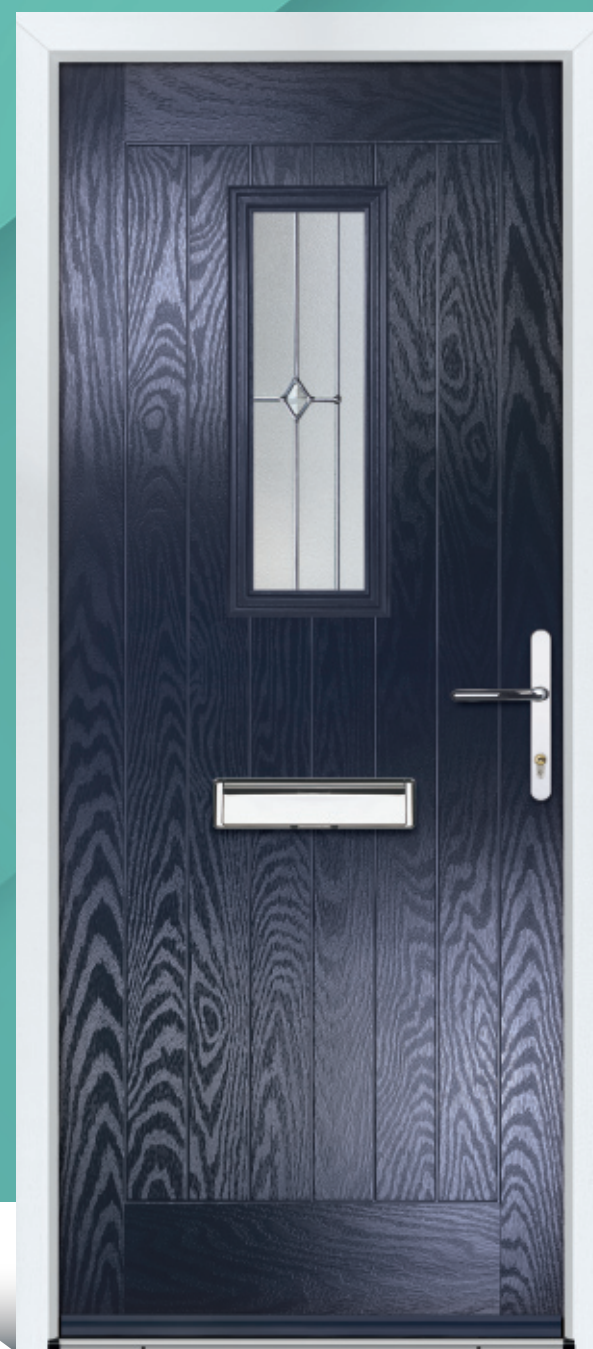

Goswell EX2