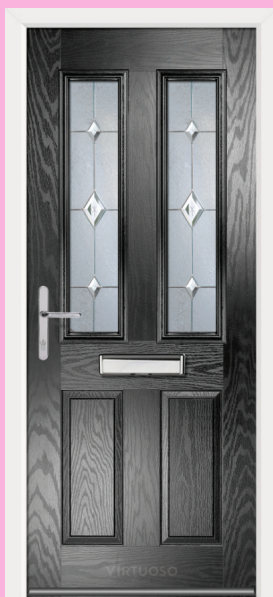

Clifton CS1