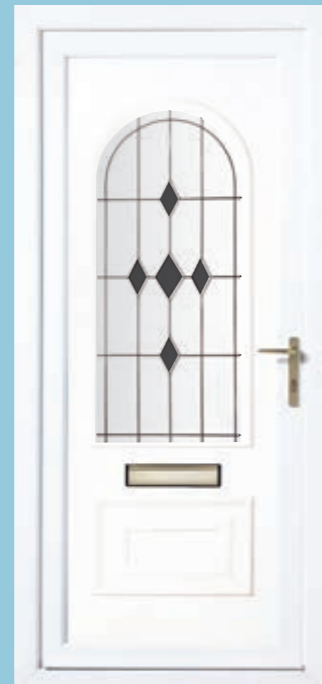

Beverley 1 - Black Galaxy Lead & Bevel ■