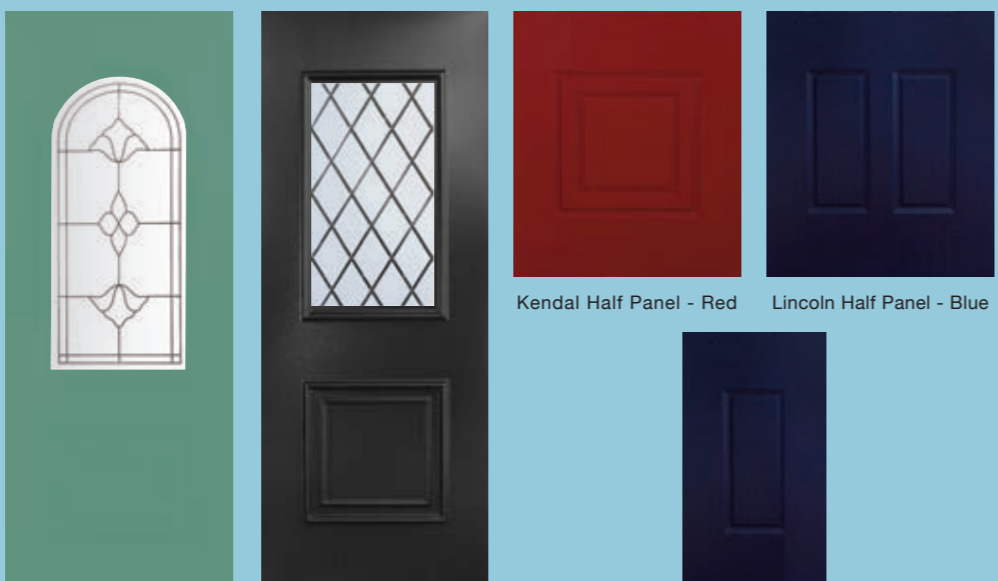

Chichester - Chartwell Green

Brampton - Anthracite Grey

Kendal Half Panel - Red

Lincoln Half Panel - Blue

Lincoln Quarter Panel - Blue