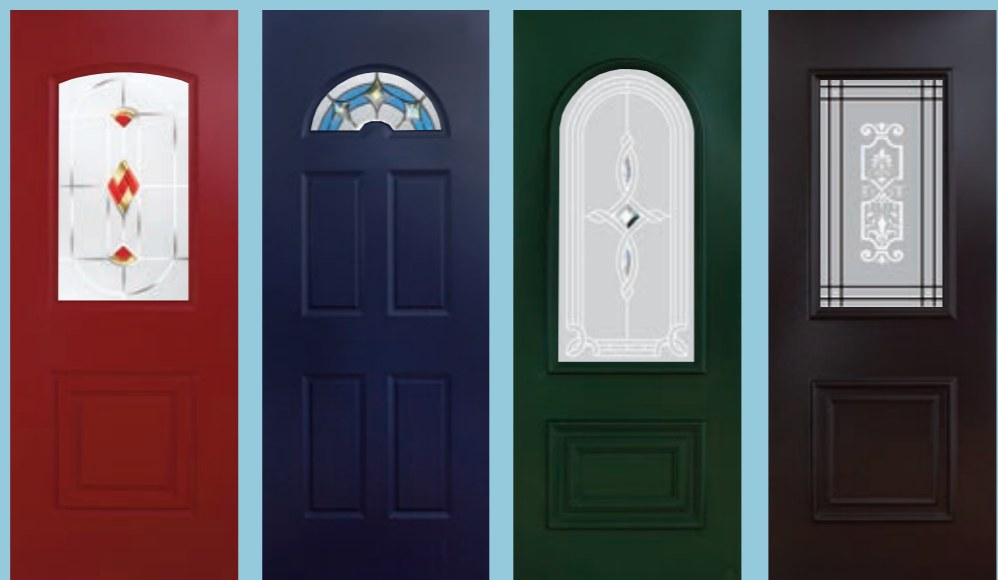

**SIDE PANELS**  
Standard & Euro  
Norman, Kendal, Eton, Richmond, Chichester, Oxford

All panels are available as solids and in a variety of whites to suit most profiles.

All panels available in Woodgrain/Mahogany, Rosewood, Light Oak and Irish Oak. Also available in solid colours see page 22.

A selection of door furniture is shown, please check availability for white, black, gold, silver or chrome.

Lincoln Half & Quarter Panel

Lincoln Half Panel (Inverted)

Kendal Half Panel

Kendal Half Panel (Inverted)

## Glass Colour Options

Rosewood

Irish Oak

Golden Oak

Mahogany

# COLOURED PANELS

All panels featured in this brochure are available in the colours shown. Other colours may be available upon request.

Phoenix - Rosewood

Fife - Irish Oak

Churchill - Golden Oak

Lincoln Straight - Mahogany