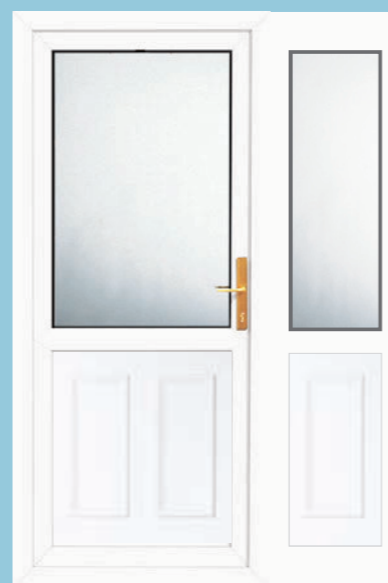

Lincoln Half & Quarter Panel