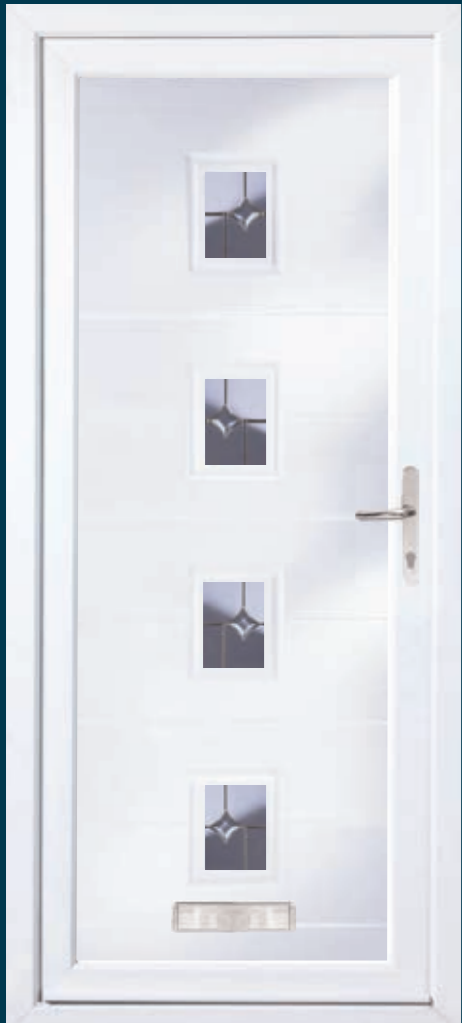

# CAMBRIDGE

By Invitation

Cambridge panels available in Vertical & Horizontal, Left, Right & Centre designs. All panels available with Sandblast/Clear Borders. Visible glass sizes 120mm x 167mm

Horizontal