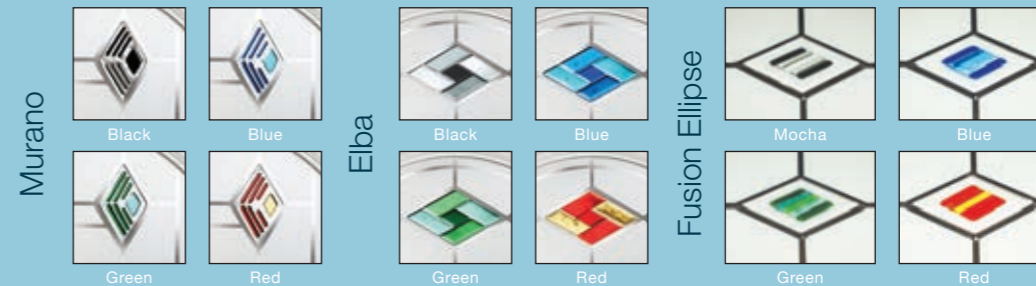

**SIDE PANELS**  
Standard & Euro  
Norman, Kendal, Eton, Richmond, Chichester, Oxford

All panels are available as solids and in a variety of whites to suit most profiles.

All panels available in Woodgrain/Mahogany, Rosewood, Light Oak and Irish Oak. Also available in solid colours see page 22.

A selection of door furniture is shown, please check availability for white, black, gold, silver or chrome.

Lincoln Half & Quarter Panel

Lincoln Half Panel (Inverted)

Kendal Half Panel

Kendal Half Panel (Inverted)

## Glass Colour Options

Rosewood

Irish Oak

Golden Oak

Mahogany

# COLOURED PANELS

All panels featured in this brochure are available in the colours shown. Other colours may be available upon request.

Phoenix - Rosewood

Fife - Irish Oak

Churchill - Golden Oak

Lincoln Straight - Mahogany