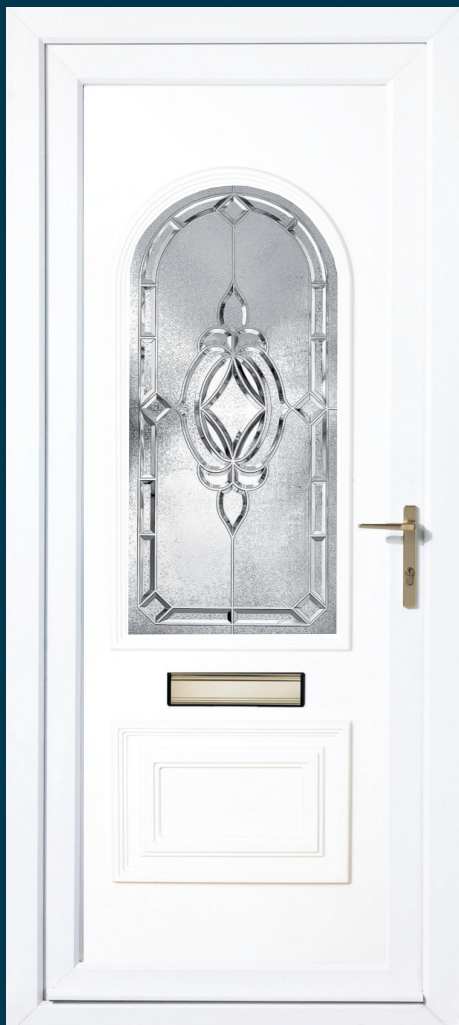

Chichester 1 - Auriga ■