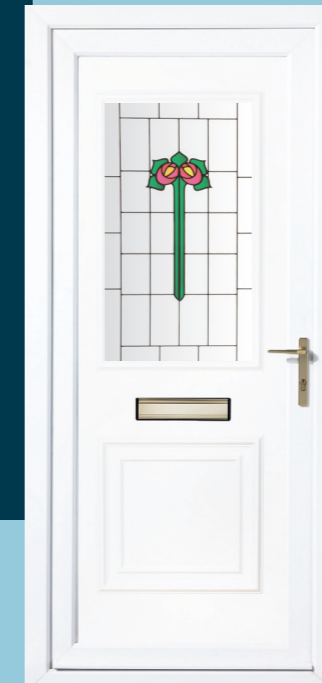

BRAMPTON 1 SQUARE - Pink Rose Bouquet ■ ■ ■