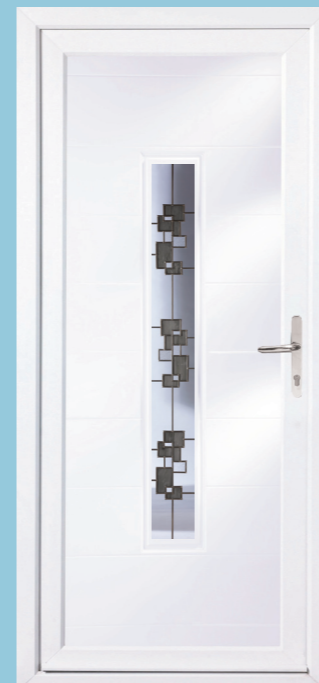

FRONT COVER MAIN IMAGE
Roxborough Vertical C - Tristar ■

Roxborough Horizontal C - Tetris ■