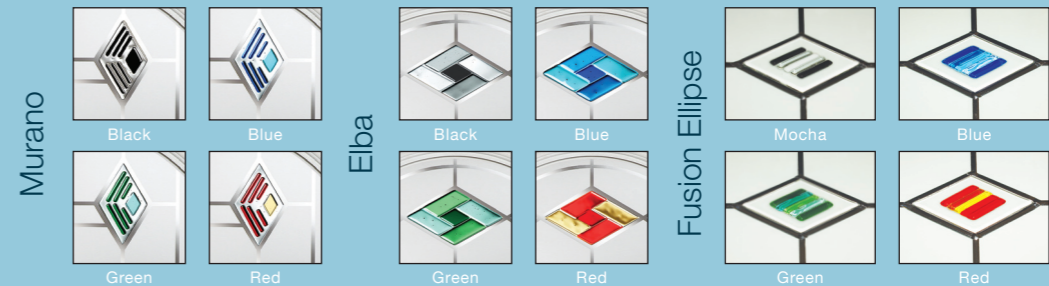

SIDE PANELS
Standard & Euro
Norman, Kendal, Eton, Richmond, Chichester, Oxford

All panels are available as solids and in a variety of whites to suit most profiles.

All panels available in Woodgrain/Mahogany, Rosewood, Light Oak and Irish Oak. Also available in solid colours see page 22.

A selection of door furniture is shown, please check availability for white, black, gold, silver or chrome.

Lincoln Half & Quarter Panel

Lincoln Half Panel (Inverted)

Kendal Half Panel

Kendal Half Panel (Inverted)

Glass Colour Options

Rosewood

Irish Oak

Golden Oak

Mahogany

COLOURED PANELS

All panels featured in this brochure are available in the colours shown. Other colours may be available upon request.

Phoenix - Rosewood Fife - Irish Oak Churchill - Golden Oak Lincoln Straight - Mahogany

Kendal - Red York - Blue Chichester - Green Brampton - Black

Chichester - Chartwell Green Brampton - Anthracite Grey Lincoln Quarter Panel - Blue

BACKING GLASS OPTIONS

Panels available in all of the backing glass options, except resin bevels (marked ■)