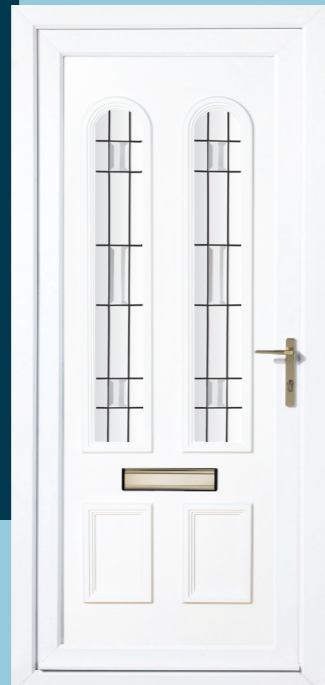

Eton 2 - Quartz ■