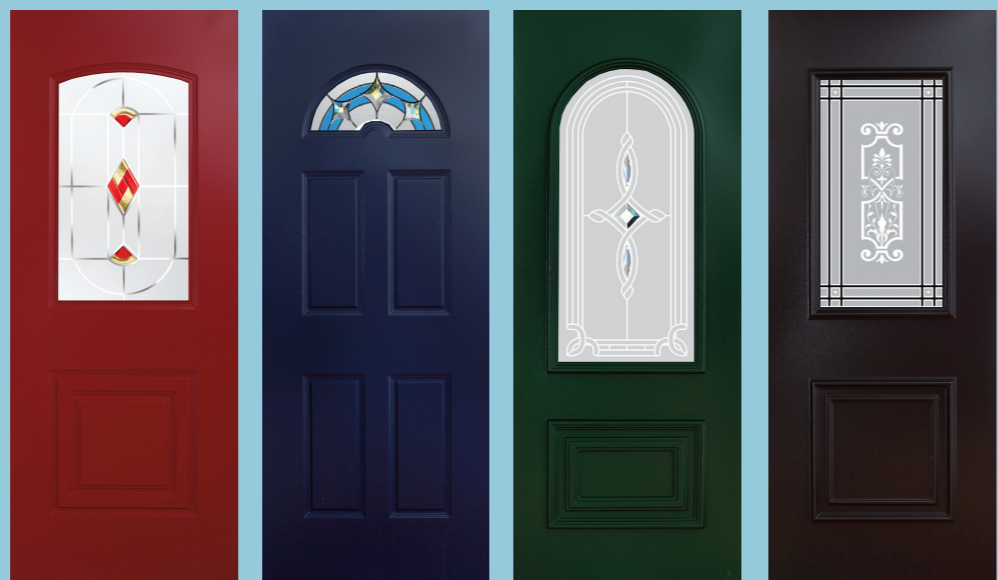

SIDE PANELS
Standard & Euro
Norman, Kendal, Eton, Richmond, Chichester, Oxford

All panels are available as solids and in a variety of whites to suit most profiles.

All panels available in Woodgrain/Mahogany, Rosewood, Light Oak and Irish Oak. Also available in solid colours see page 22.

A selection of door furniture is shown, please check availability for white, black, gold, silver or chrome.

Lincoln Half & Quarter Panel

Lincoln Half Panel (Inverted)

Kendal Half Panel

Kendal Half Panel (Inverted)

Glass Colour Options

Rosewood

Irish Oak

Golden Oak

Mahogany

COLOURED PANELS

All panels featured in this brochure are available in the colours shown. Other colours may be available upon request.

Phoenix - Rosewood Fife - Irish Oak Churchill - Golden Oak Lincoln Straight - Mahogany

Kendal - Red York - Blue Chichester - Green Brampton - Black

Chichester - Chartwell Green Brampton - Anthracite Grey Lincoln Quarter Panel - Blue

BACKING GLASS OPTIONS

Panels available in all of the backing glass options, except resin bevels (marked ■)