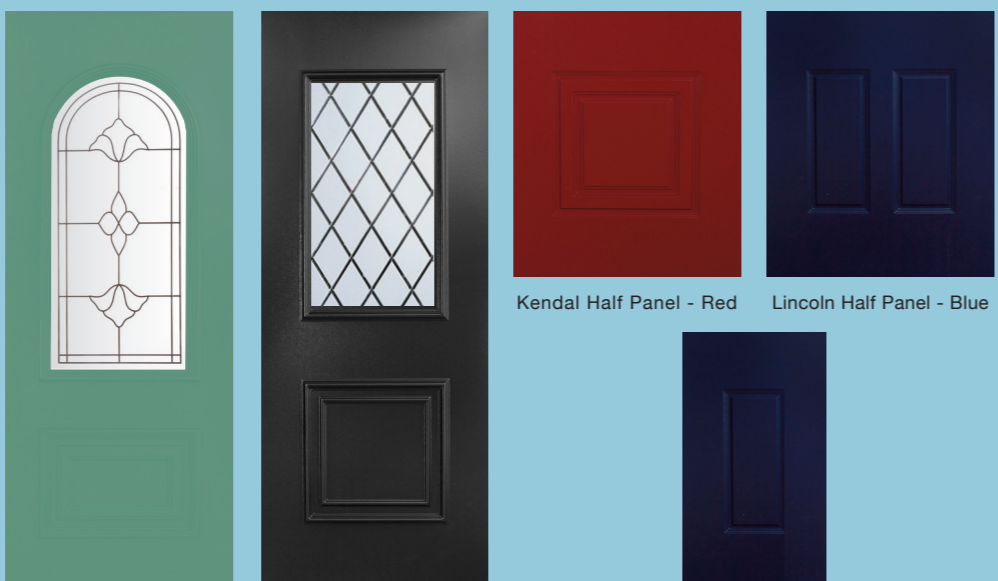

SIDE PANELS
Standard & Euro
Norman, Kendal, Eton, Richmond, Chichester, Oxford

All panels are available as solids and in a variety of whites to suit most profiles.

All panels available in Woodgrain/Mahogany, Rosewood, Light Oak and Irish Oak. Also available in solid colours see page 22.

A selection of door furniture is shown, please check availability for white, black, gold, silver or chrome.

Lincoln Half & Quarter Panel

Lincoln Half Panel (Inverted)

Kendal Half Panel

Kendal Half Panel (Inverted)

Glass Colour Options

Rosewood

Irish Oak

Golden Oak

Mahogany

COLOURED PANELS

All panels featured in this brochure are available in the colours shown. Other colours may be available upon request.

Phoenix - Rosewood Fife - Irish Oak Churchill - Golden Oak Lincoln Straight - Mahogany

Kendal - Red York - Blue Chichester - Green Brampton - Black

Chichester - Chartwell Green Brampton - Anthracite Grey Lincoln Quarter Panel - Blue

BACKING GLASS OPTIONS

Panels available in all of the backing glass options, except resin bevels (marked ■)