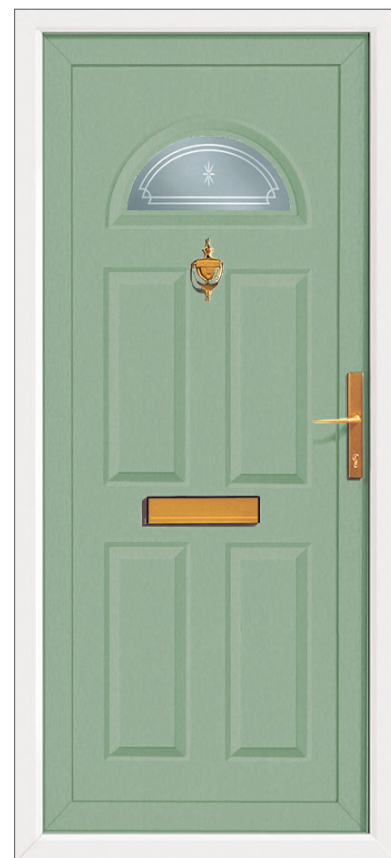

Carron One
Alva

ET15 - Concave Moulding

ET17 - Concave Moulding